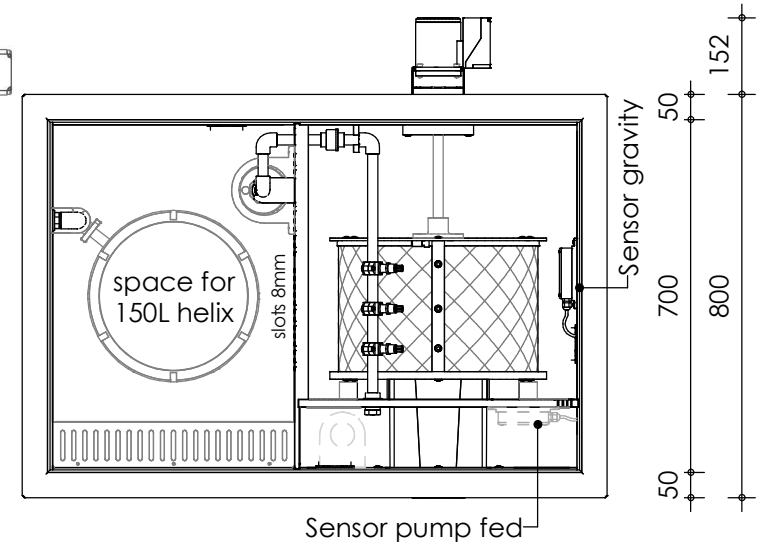

Front view

Right-side view

Top view

Rear view

Left-side view

description:
C15 - Combi filter

scale :
1 : 15

date/version :
v.3

water running height :
120 mm