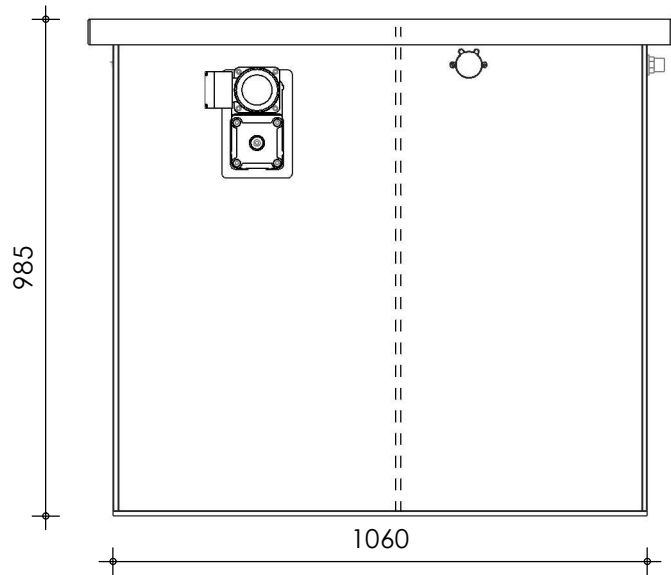

Front view

Right-side view

Top view

Rear view

Left-side view

description:
C15 - Combi filter

scale :
1 : 15

date/version :
v.3

water running height :
120 mm