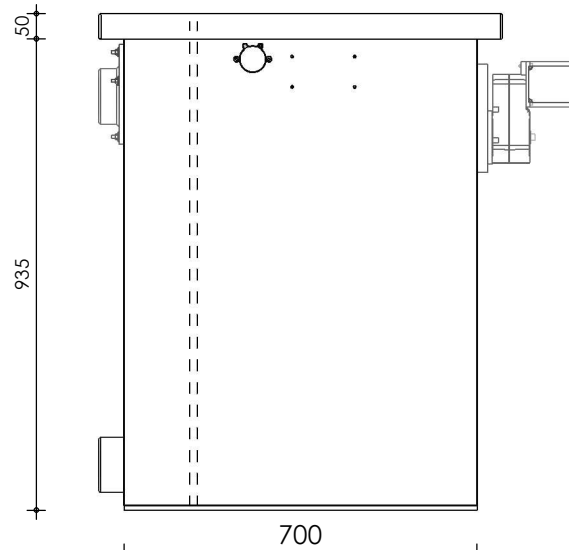

Front view

Right-side view

Top view

Rear view

Left-side view

description:
C15 - Combi filter

scale :
1 : 15

date/version :
v.3

water running height :
120 mm