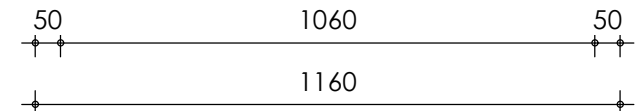

Front view

Right-side view

Top view

Rear view

Left-side view

description:
C15 - Combi filter

scale :
1 : 15

date/version :
v.3

water running height :
120 mm