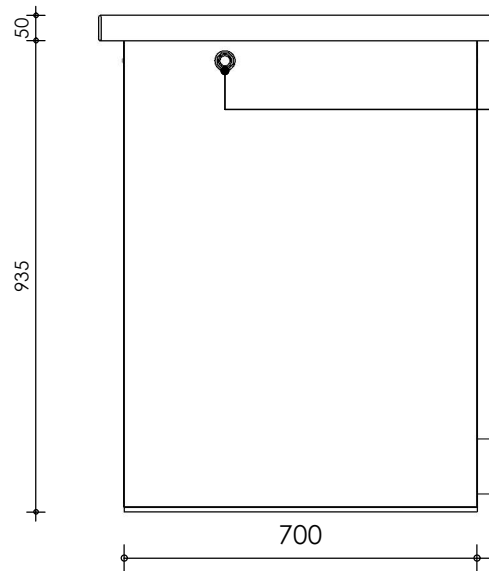

Front view

Right-side view

Top view

Rear view

Left-side view

description:
C15 - Combi filter

scale :
1 : 15

date/version :
v.3

water running height :
120 mm